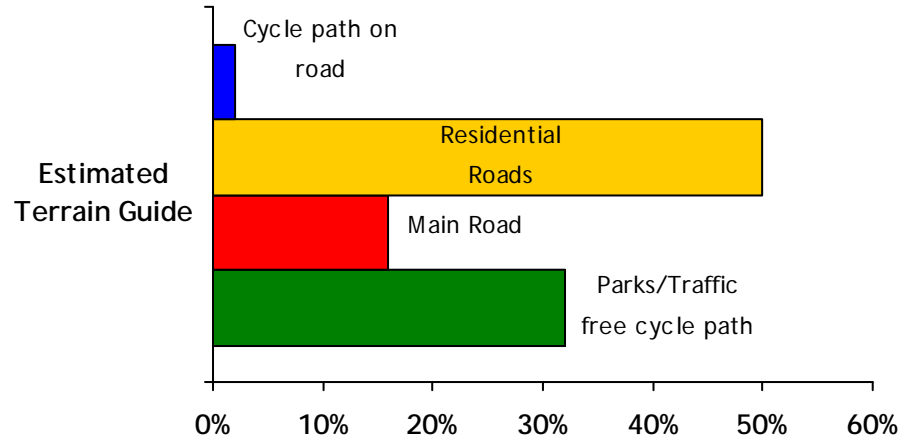

Orpington to London Cycle Route Terrain & Gradient

Because this circuit can be joined at any point, no cycle difficulty rating is included