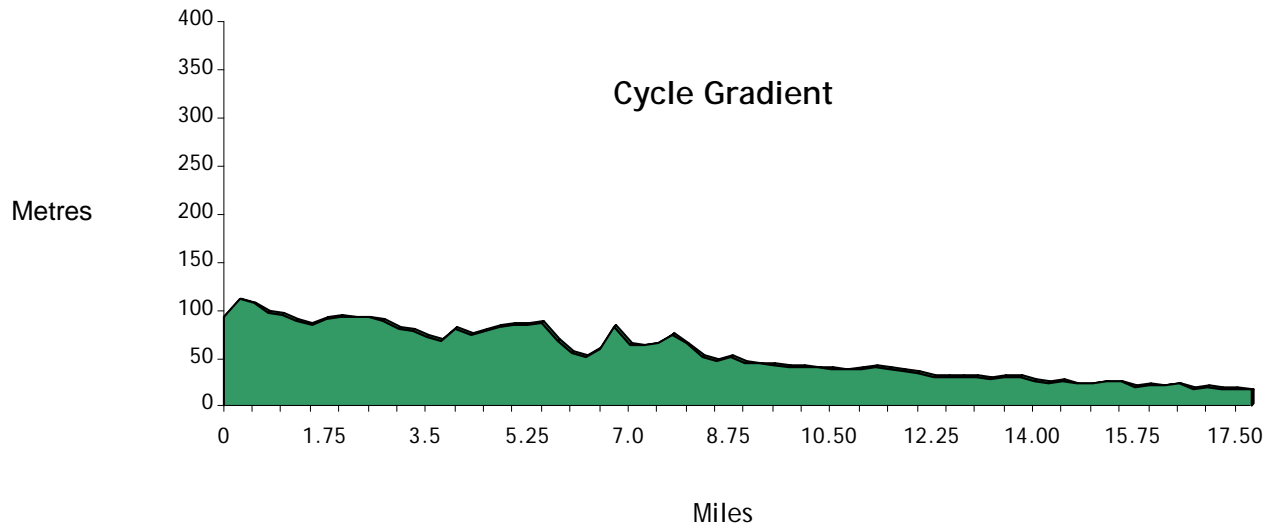

Orpington to London Cycle Route Terrain & Gradient

Because this circuit can be joined at any point, no cycle difficulty rating is included